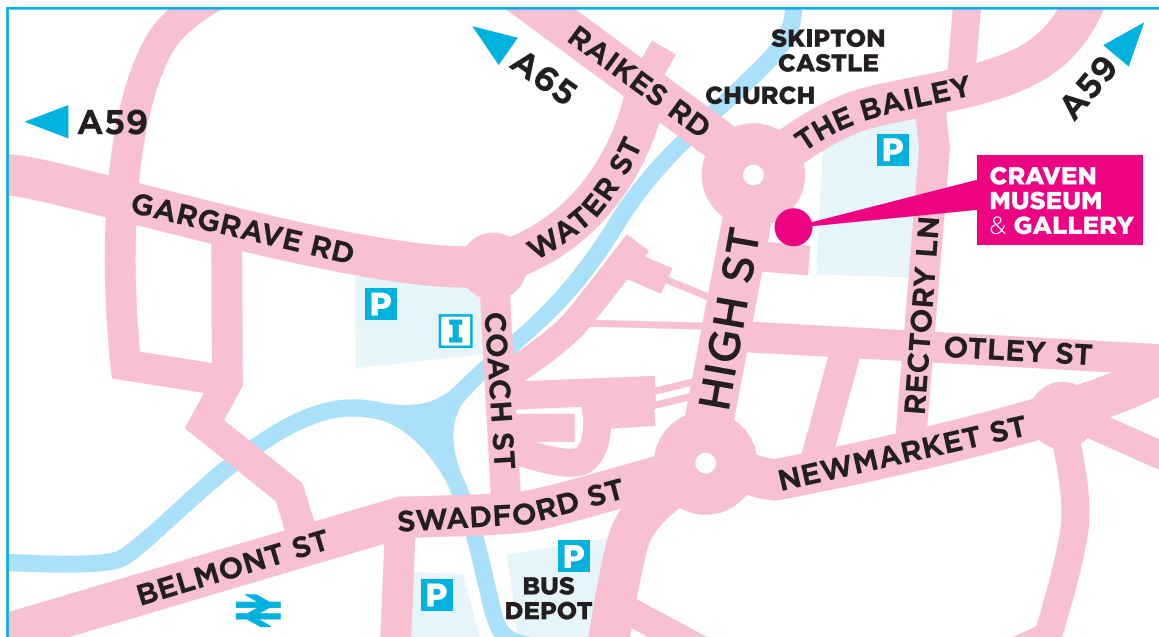

CRAVEN MUSEUM & GALLERY SKIPTON

FREE
ADMISSION

The museum of the Craven Dales

We are approximately a five minute walk from the bus station and a 20 minute walk from the railway station. There is a large pay and display car park behind the Town Hall.